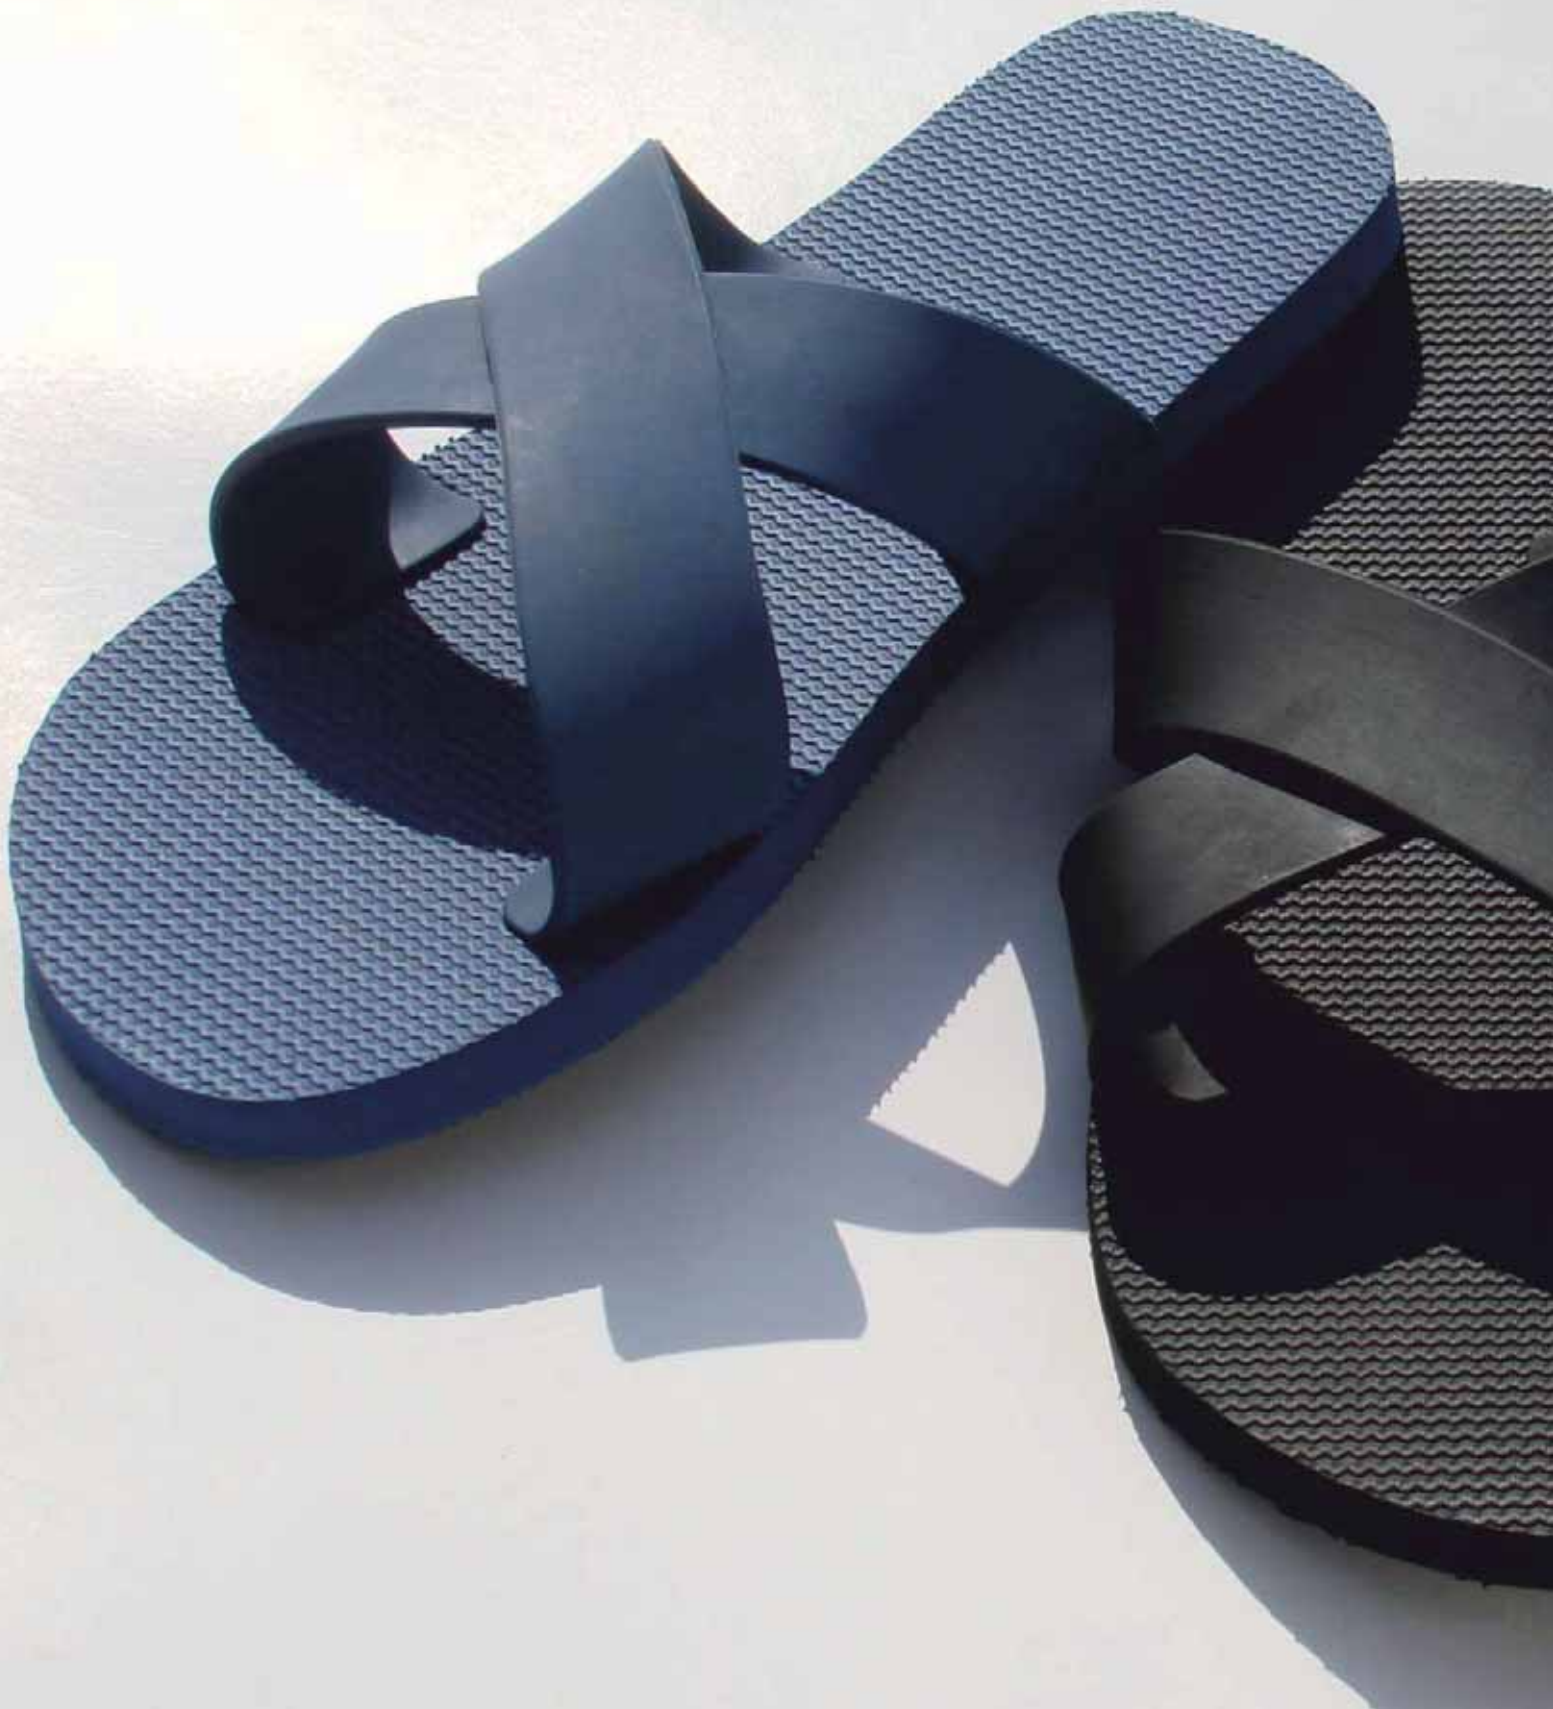

THE X-STYLE, THE NEWEST DEVELOP MODEL MG-14XR021

Upper is rubber,
insole is softer because of combination of EVA + rubber
and outsole is hard rubber